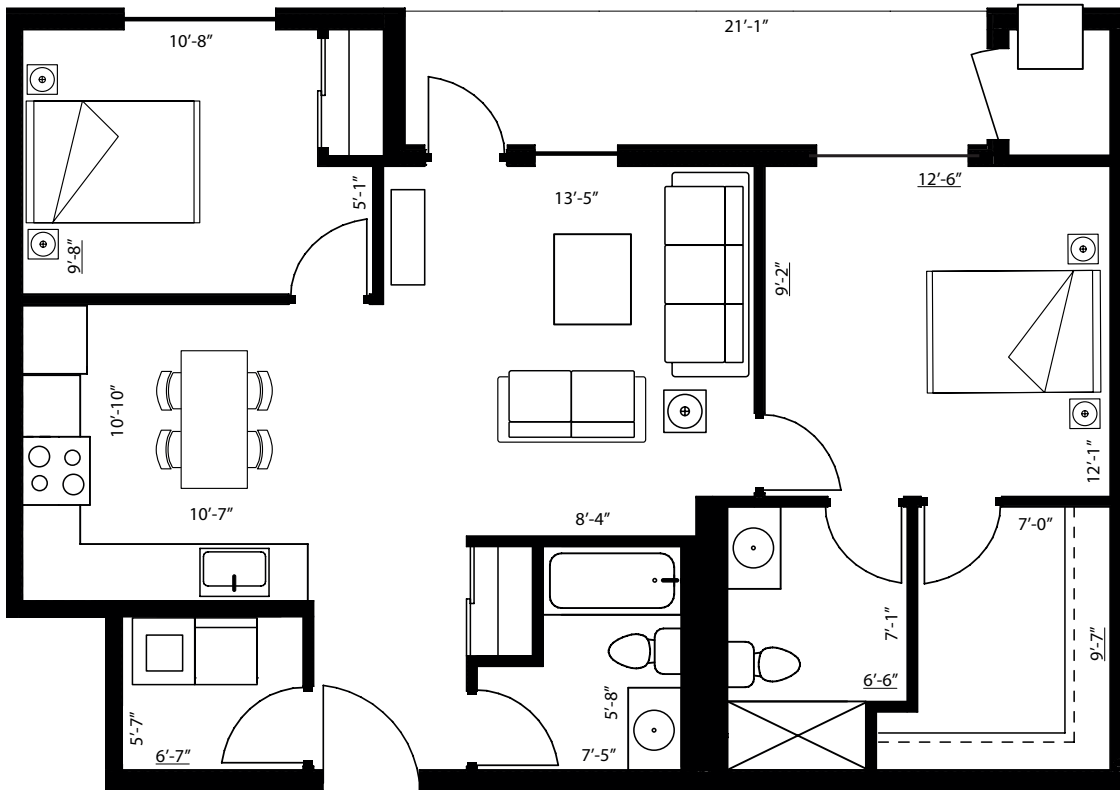

Violet

2 Bedroom

UNIT SIZE: 1125 SQ. FT.

Primary Bedroom: 12'-6" x 12'-1"
Second Bedroom: 10'-8" x 9'-8"
Kitchen: 10'-10" x 10'-7"
Living Room: 13'-5" x 12'-8"

*approximate dimensions only, subject to change without notice

PARK PLACE II