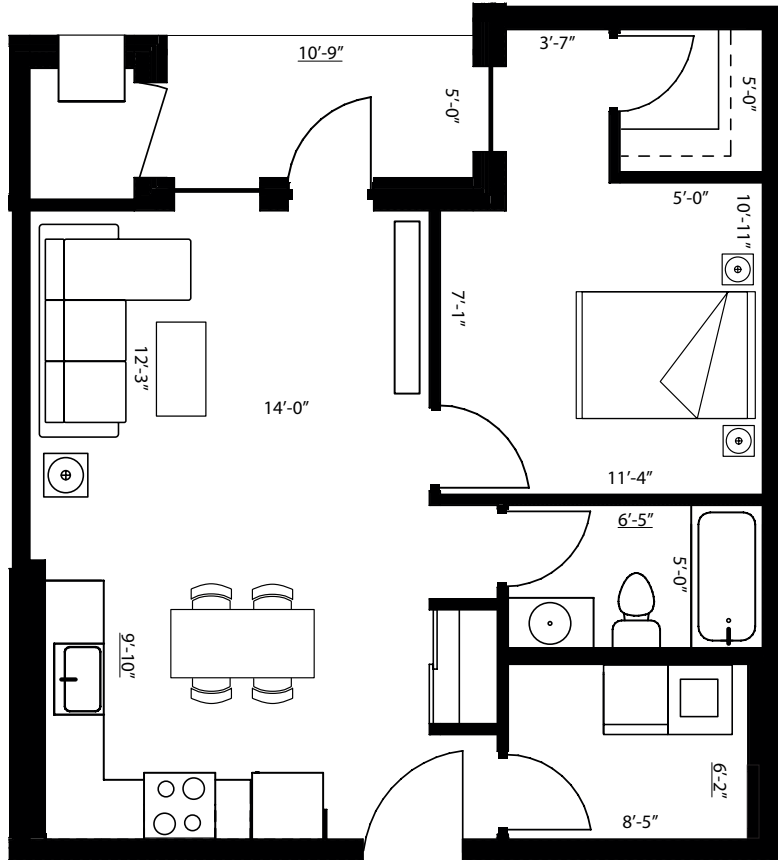

Poplar

1 Bedroom

UNIT SIZE: 770 SQ. FT.

Primary Bedroom: 11'-4" x 10'-11"

Kitchen: 14'-0" x 9'-10"

Living Room: 14'-0" x 12'-3"

*approximate dimensions only, subject to change without notice

PARK PLACE II