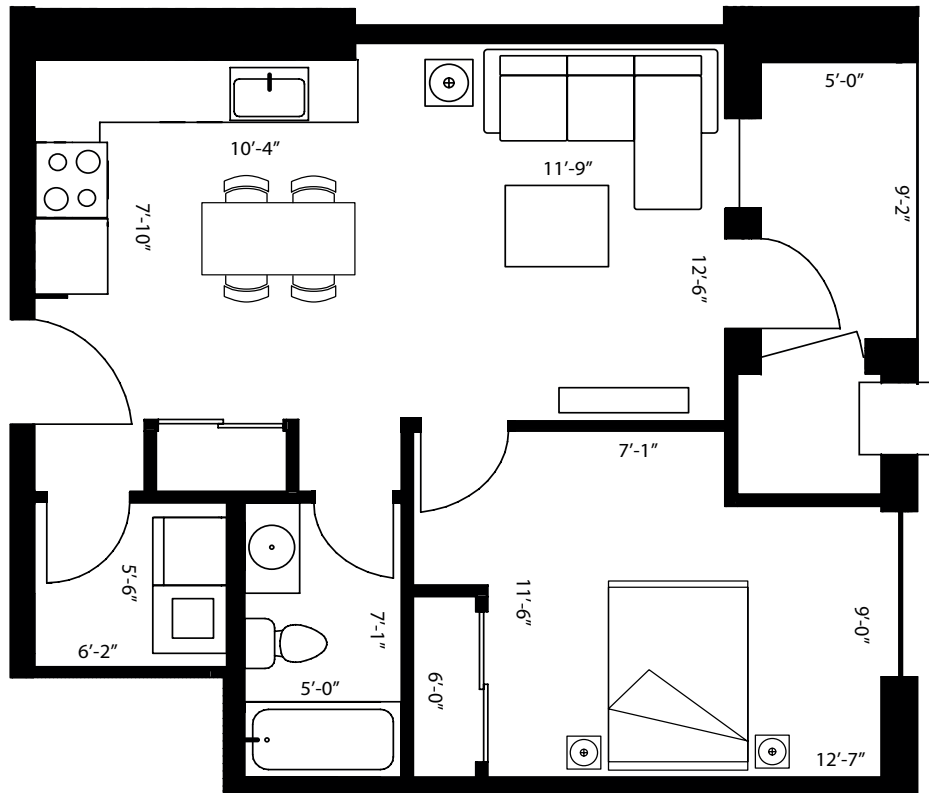

Lilly

1 Bedroom

UNIT SIZE: 726 SQ. FT.

Primary Bedroom: 12'-7" x 11'-6"

Kitchen: 10'-4" x 7'-10"

Living Room: 11'-9" x 12'-6"

*approximate dimensions only, subject to change without notice

PARK PLACE II