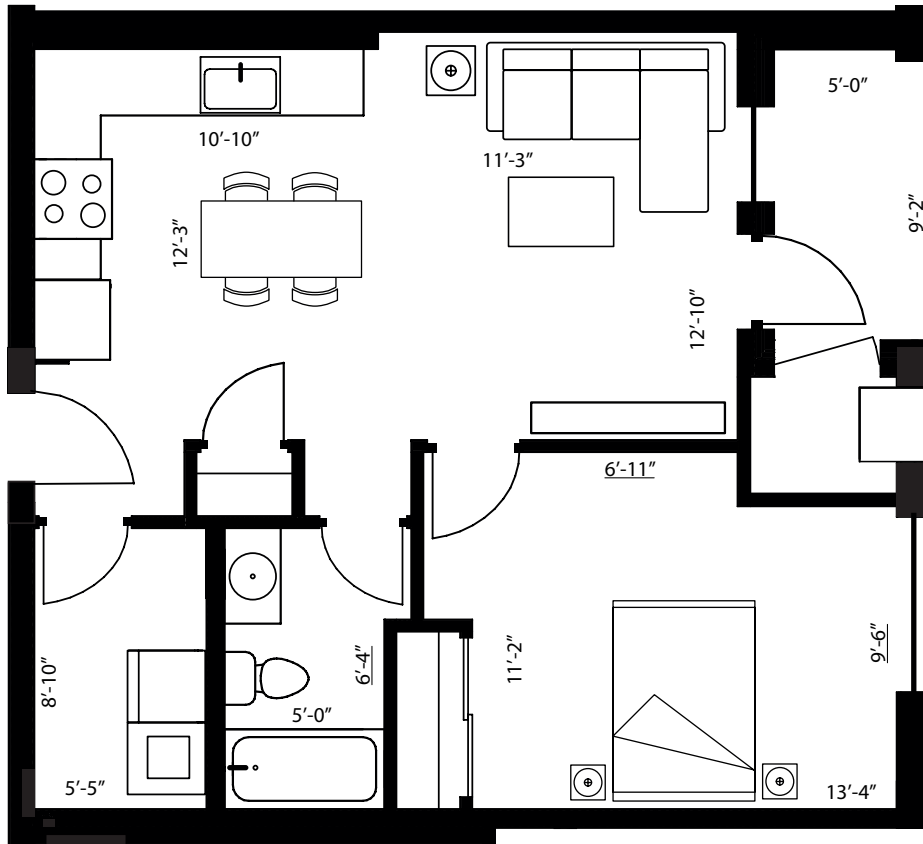

Lavender

1 Bedroom

UNIT SIZE: 726 SQ. FT.

Primary Bedroom: 13'-4" x 11'-2"
Kitchen: 10'-10" x 12'-3"
Living Room: 11'-3" x 12'-10"

*approximate dimensions only, subject to change without notice