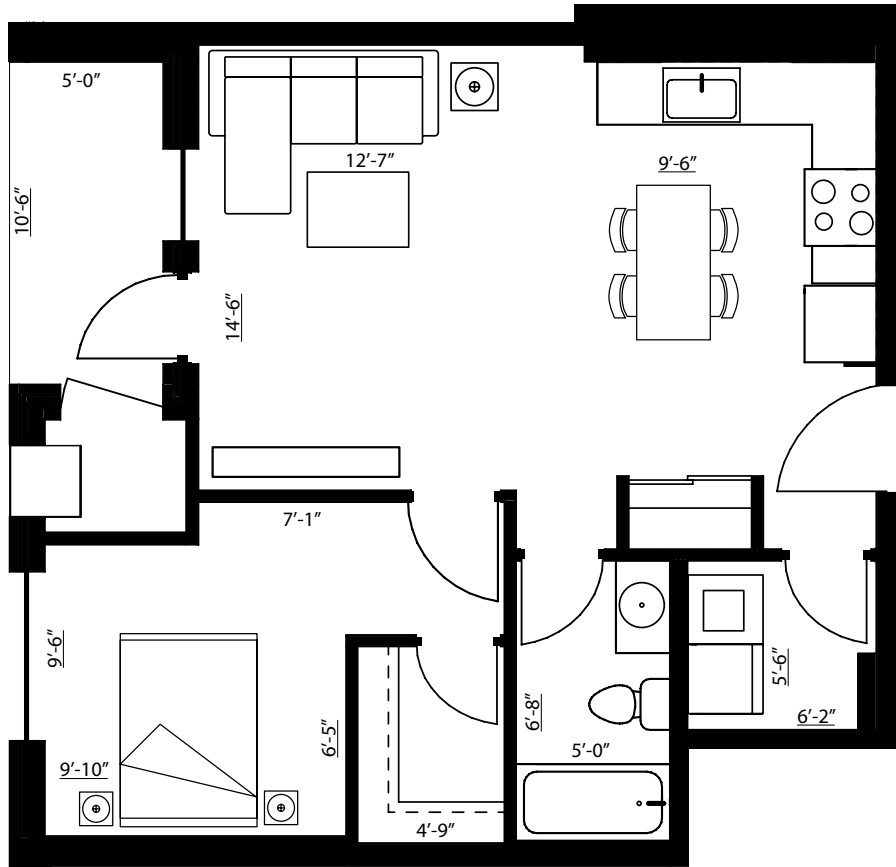

Iris

1 Bedroom

UNIT SIZE: 776 SQ. FT.

Primary Bedroom: 9'-10" x 9'-6"

Kitchen: 9'-6" x 14'-6"

Living Room: 12'-7" x 14'-6"

*approximate dimensions only, subject to change without notice

PARK PLACE II