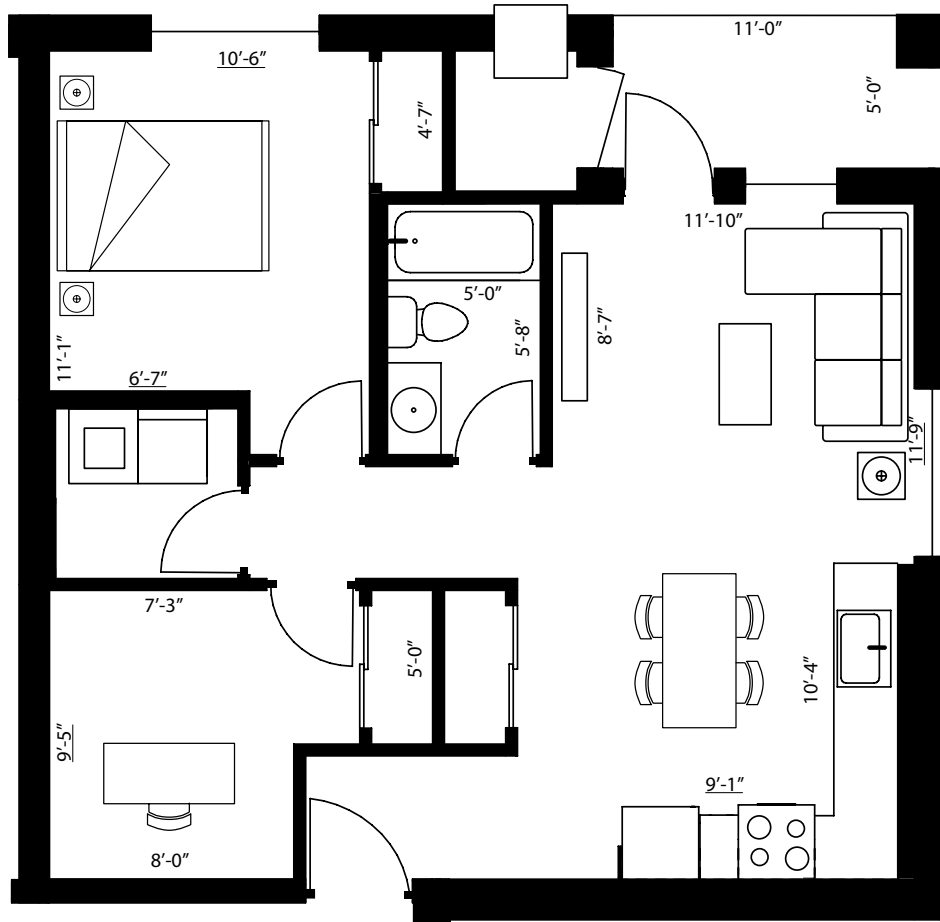

Hibiscus

1 Bedroom + Den

UNIT SIZE: 890 SQ. FT.

Primary Bedroom: 11'-1" x 10'-6"

Den: 9'-5" x 8'-0"

Kitchen: 10'-4" x 9'-1"

Living Room: 8'-7" x 11'-10"

*approximate dimensions only, subject to change without notice

PARK PLACE II