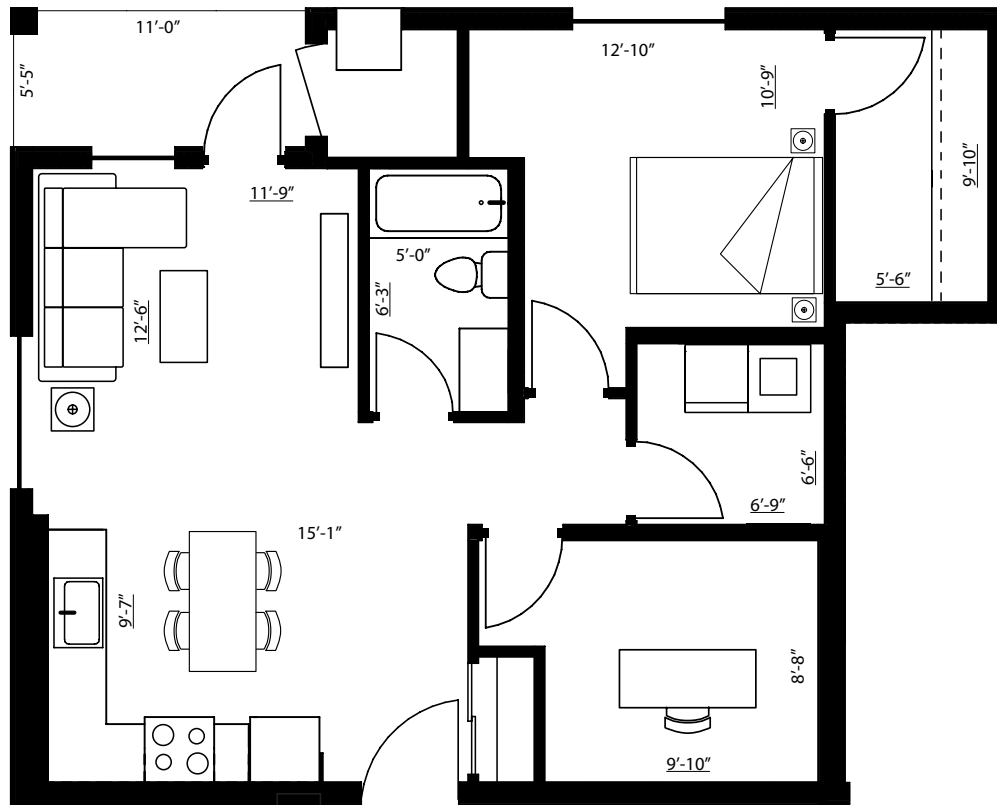

Dogwood

1 Bedroom + Den

UNIT SIZE: 914 SQ. FT.

Primary Bedroom: 12'-10" x 10'-9"

Den: 9'-10" x 8'-8"

Kitchen: 15'-1" x 9'-7"

Living Room: 11'-9" x 12'-6"

*approximate dimensions only, subject to change without notice

PARK PLACE II