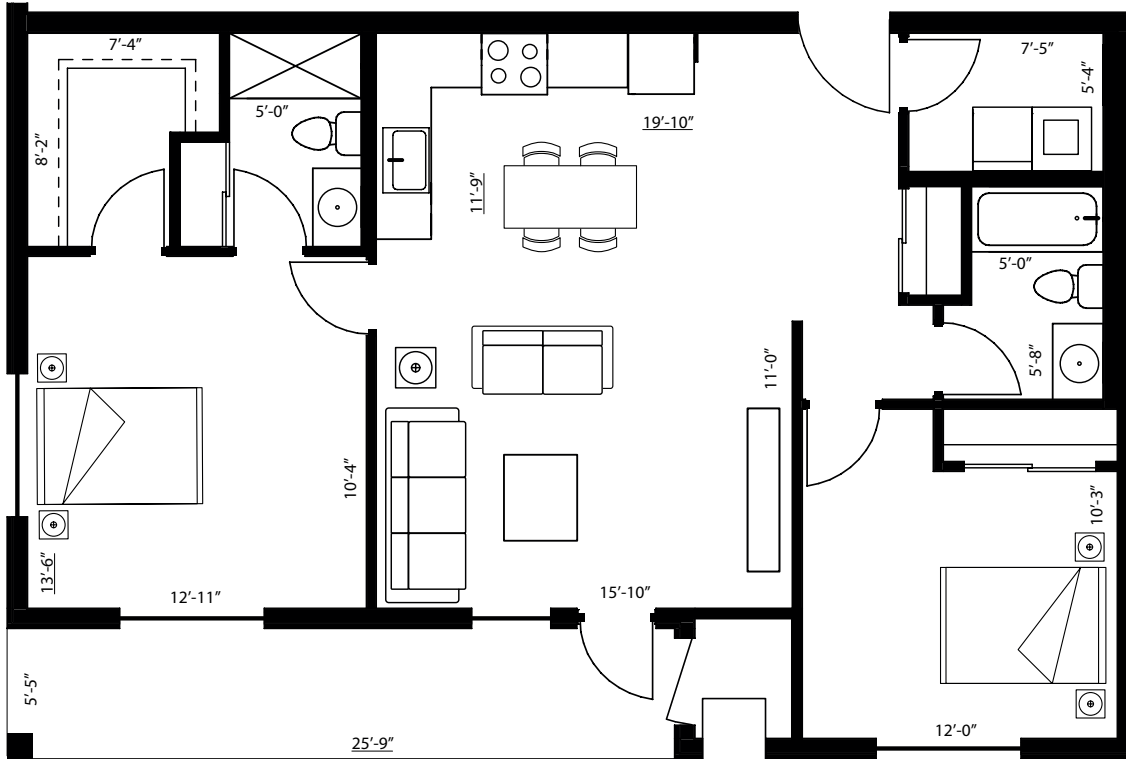

## 2 Bedroom

**UNIT SIZE: 1219 SQ. FT.**

Primary Bedroom: 13'-6" x 12'-11"

Second Bedroom: 12'-0" x 10'-3"

Kitchen: 19'-10" x 11'-9"

Living Room: 15'-10" x 11'-0"

\*approximate dimensions only, subject to change without notice

PARK PLACE II