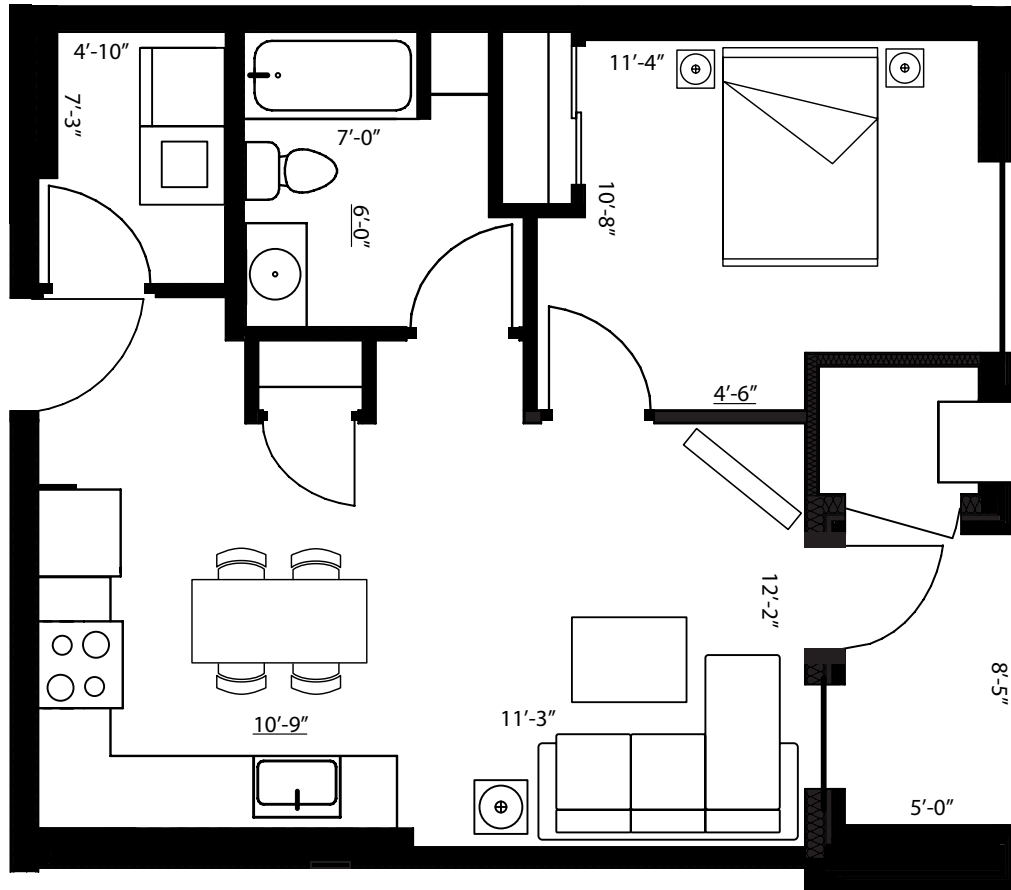

Buttercup

1 Bedroom

UNIT SIZE: 700 SQ. FT.

Primary Bedroom: 11'-4" x 10'-8"

Kitchen: 10'-9" x 12'-2"

Living Room: 11'-3" x 12'-2"

*approximate dimensions only, subject to change without notice

PARK PLACE II