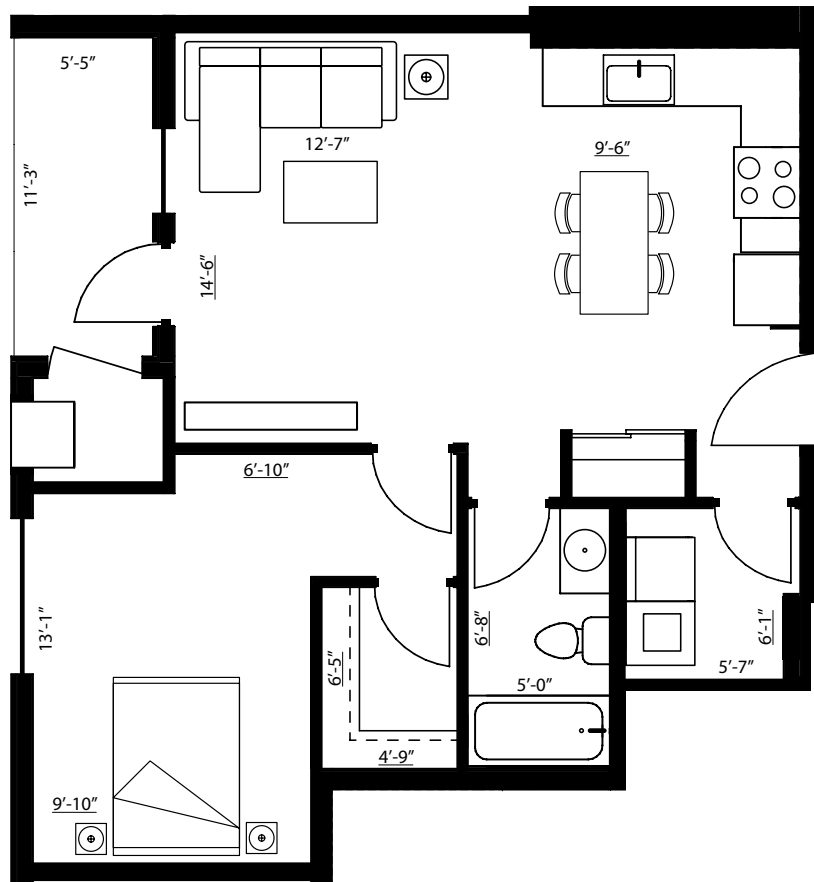

Bamboo

1 Bedroom

UNIT SIZE: 858 SQ. FT.

Primary Bedroom: 13'-1" x 9'-10"

Kitchen: 9'-6" x 14'-6"

Living Room: 12'-7" x 14'-6"

*approximate dimensions only, subject to change without notice

PARK PLACE II