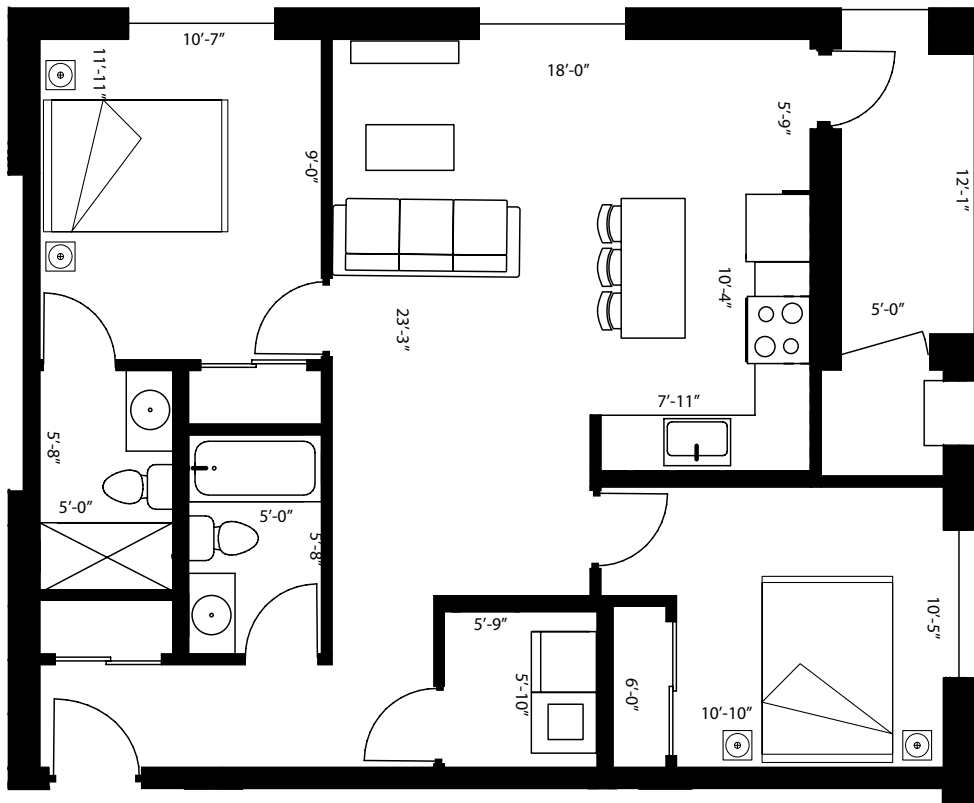

Juniper

2 Bedroom

UNIT SIZE: 1020 SQ. FT.

Master Bedroom: 10'-7" x 11'-11"
Second Bedroom: 10'-10" x 10'-5"
Kitchen: 7'-11" x 10'-4"
Living Room: 10'-1" x 9'-0"

*approximate dimensions only, subject to change without notice

PARK PLACE