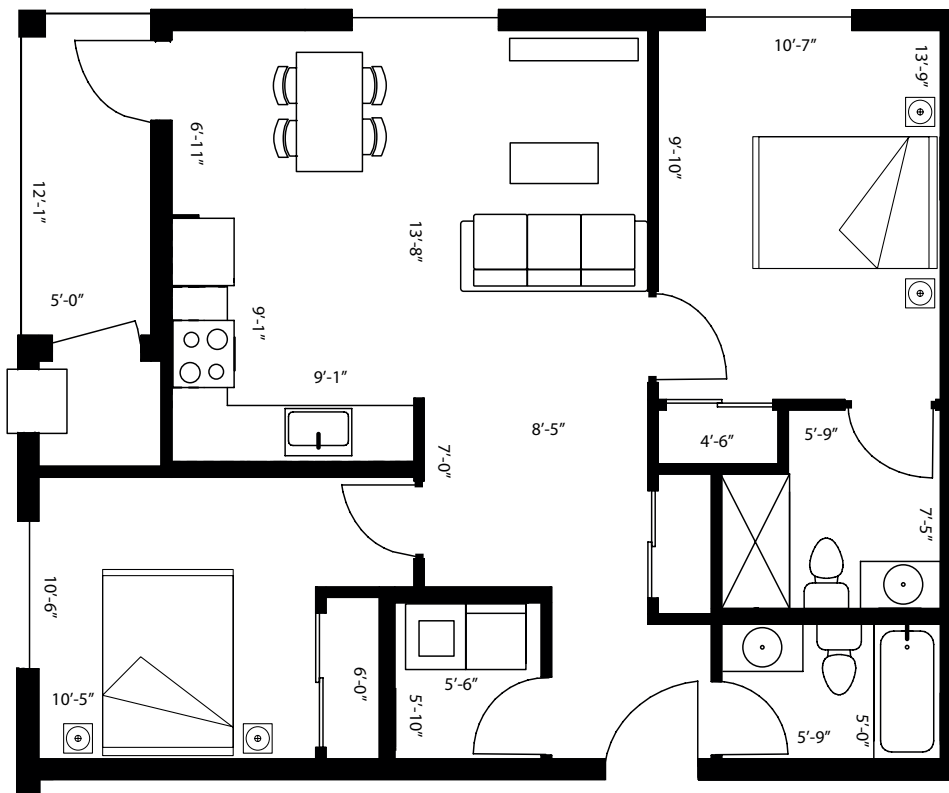

# Boxwood

## 2 Bedroom

**UNIT SIZE: 1040 SQ. FT.**

Master Bedroom: 10'-7" x 13'-9"  
Second Bedroom: 10'-5" x 10'-6"  
Kitchen: 9'-1" x 9'-1"  
Living Room: 8'-5" x 13'-8"

\*approximate dimensions only, subject to change without notice

PARK PLACE