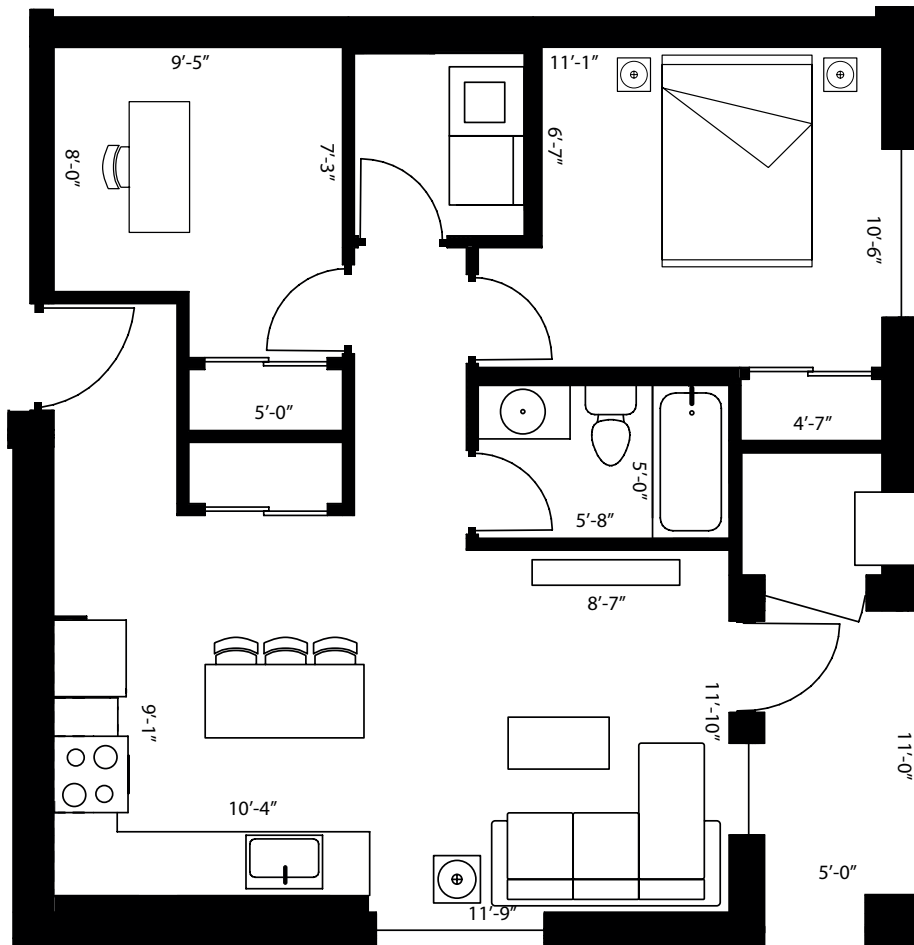

# Hibiscus

1 Bedroom + Den

**UNIT SIZE: 890 SQ. FT.**

Master Bedroom: 11'-1" x 10'-6"

Den: 9'-5" x 8'-0"

Kitchen: 10'-4" x 9'-1"

Living Room: 8'-7" x 11'-10"

\*approximate dimensions only, subject to change without notice

PARK PLACE