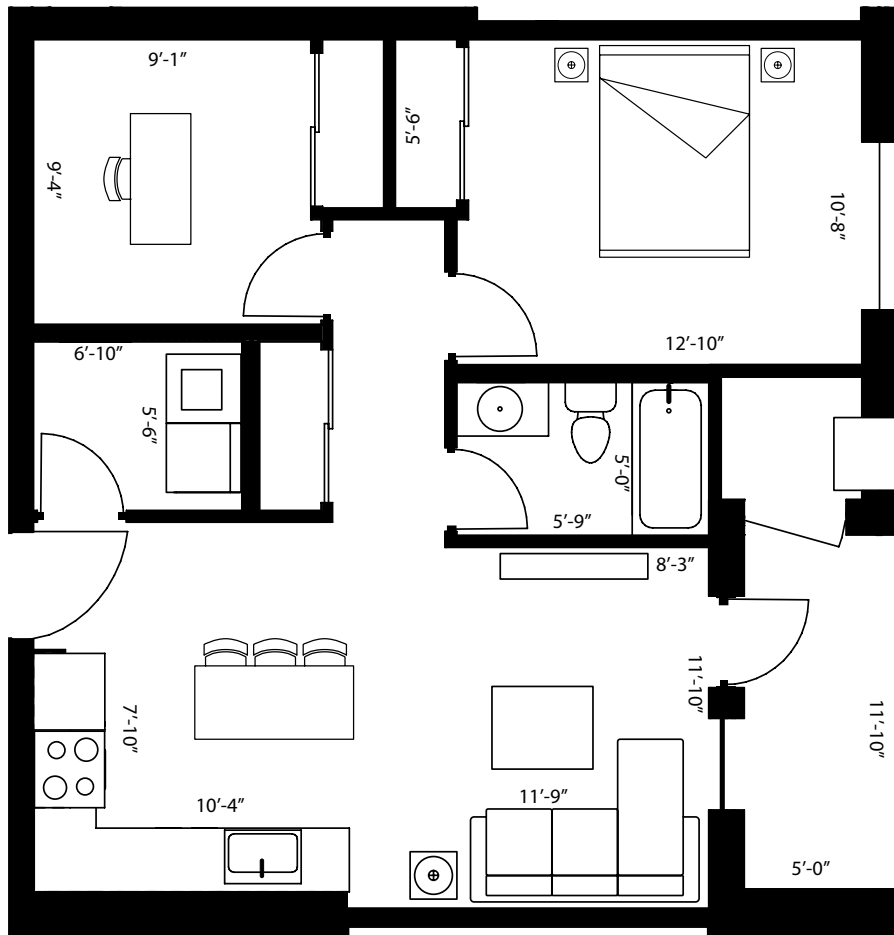

Evergreen

1 Bedroom + Den

UNIT SIZE: 850 SQ. FT.

Master Bedroom: 12'-10" x 10'-8"

Den: 9'-1" x 9'-4"

Kitchen: 10'-4" x 7'-10"

Living Room: 11'-9" x 11'-10"

*approximate dimensions only, subject to change without notice

PARK PLACE