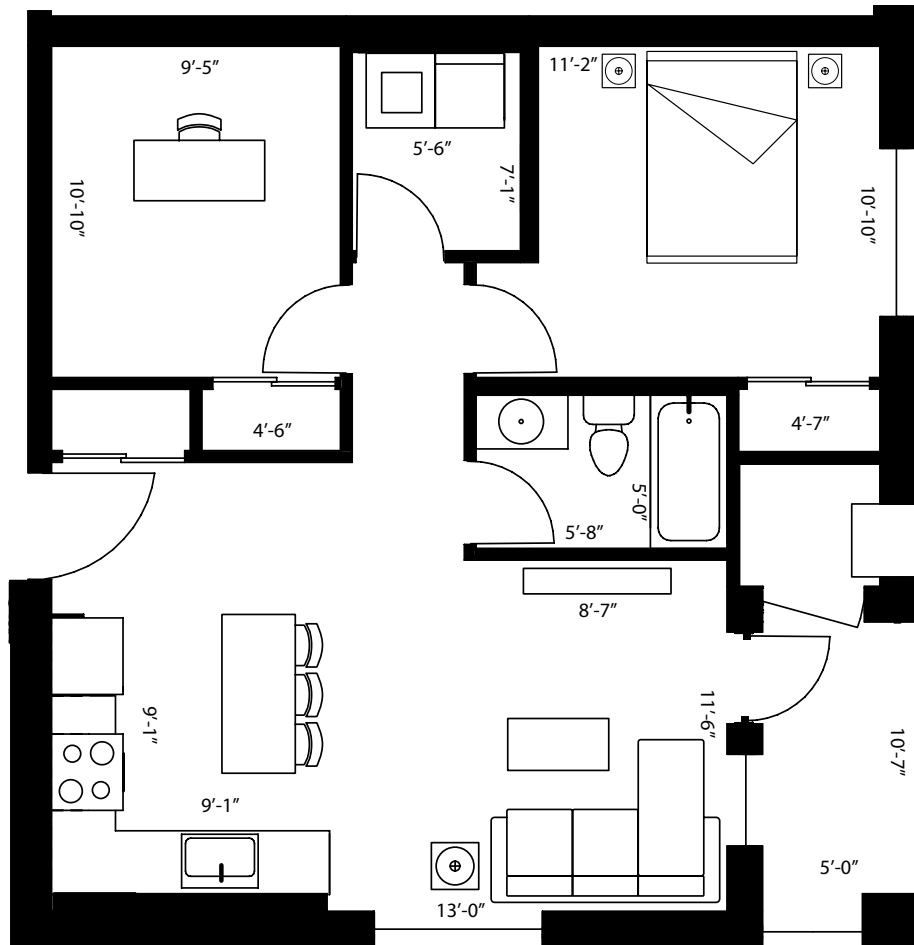

Cypress

1 Bedroom + Den

UNIT SIZE: 890 SQ. FT.

Master Bedroom: 11'-2" x 10'-10"

Den: 9'-5" x 10'x10"

Kitchen: 9'-1" x 9'x1"

Living Room: 13'-0" x 11'-6"

*approximate dimensions only, subject to change without notice

PARK PLACE