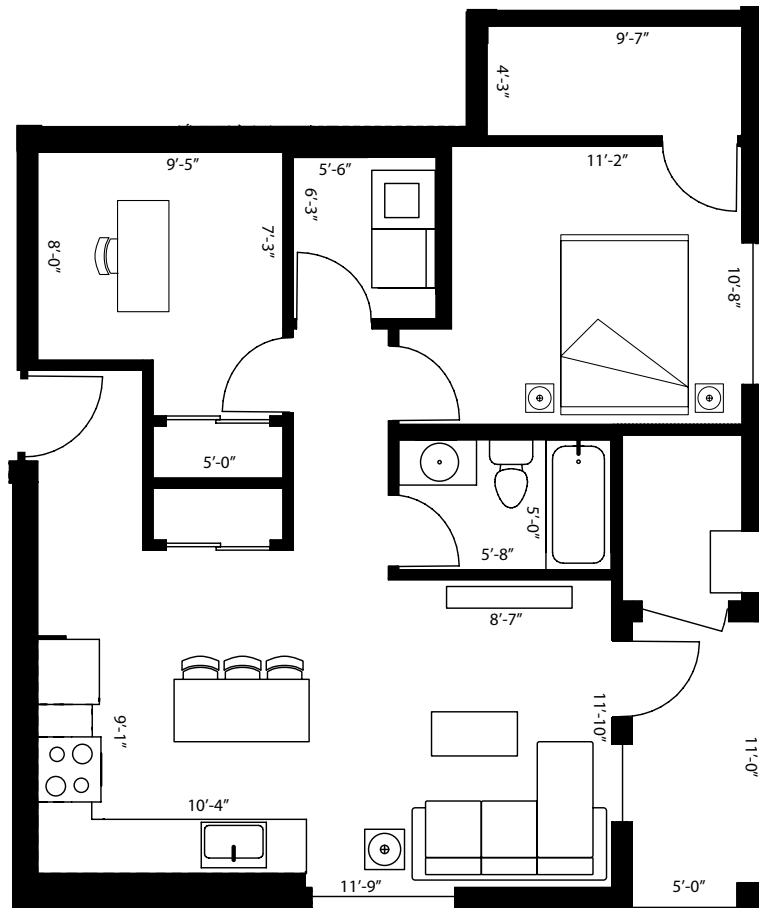

## 1 Bedroom + Den

**UNIT SIZE: 940 SQ. FT.**

Master Bedroom: 11'-2" x 10'-8"

Den: 9'-5" x 8'-0"

Kitchen: 10'-4" x 9'-1"

Living Room: 8'-7" x 11'-9"

\*approximate dimensions only, subject to change without notice

PARK PLACE