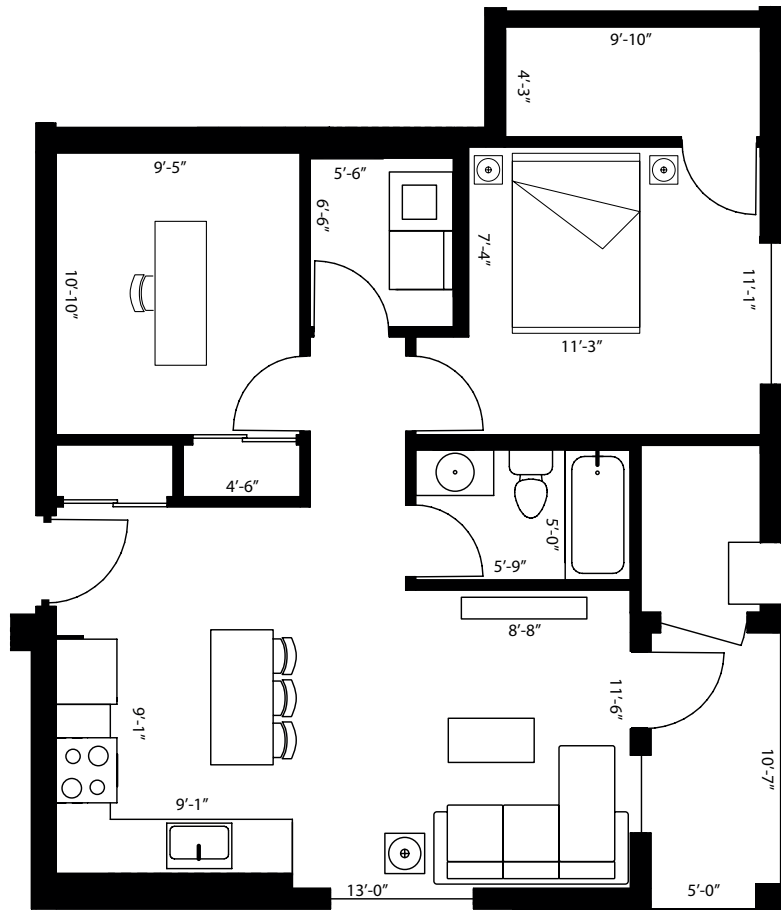

Blue Spruce

1 Bedroom + Den

UNIT SIZE: 930 SQ. FT.

Master Bedroom: 11'-1" x 11'-3"

Den: 9'-5" x 10'-10"

Kitchen: 9'-1" x 9'-1"

Living Room: 13'-0" x 11'-6"

*approximate dimensions only, subject to change without notice

PARK PLACE