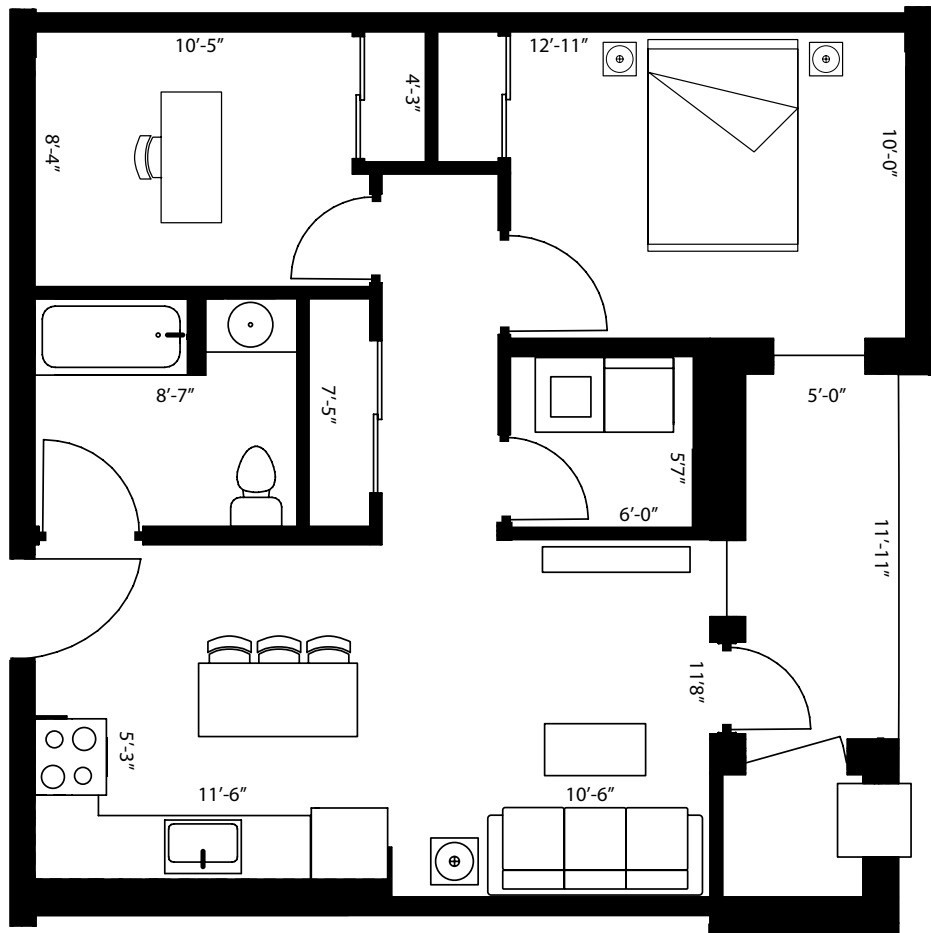

Birch

1 Bedroom + Den

UNIT SIZE: 865 SQ. FT.

Master Bedroom: 12'-11" x 10'-0"

Den: 10'-5" x 8'-4"

Kitchen: 11'-6" x 5'-3"

Living Room: 10'-6" x 11'-8"

*approximate dimensions only, subject to change without notice

PARK PLACE