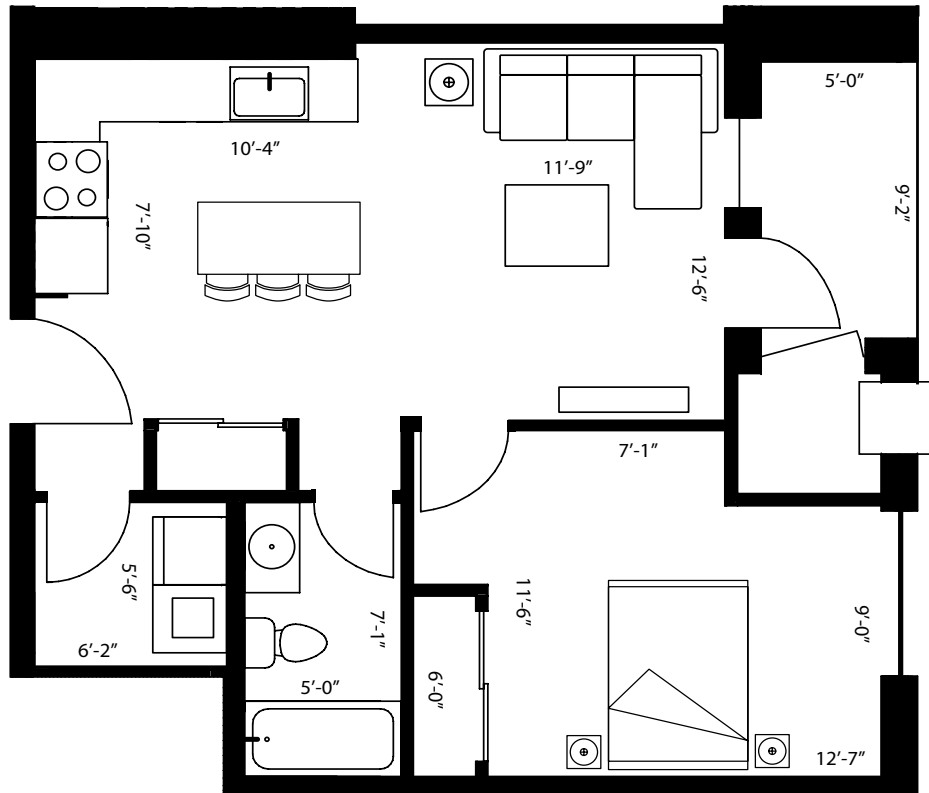

## 1 Bedroom

**UNIT SIZE: 700 SQ. FT.**

Master Bedroom: 12'-7" x 11'-6"

Kitchen: 10'-4" x 7'-10"

Living Room: 11'-9" x 12'-6"

\*approximate dimensions only, subject to change without notice

PARK PLACE