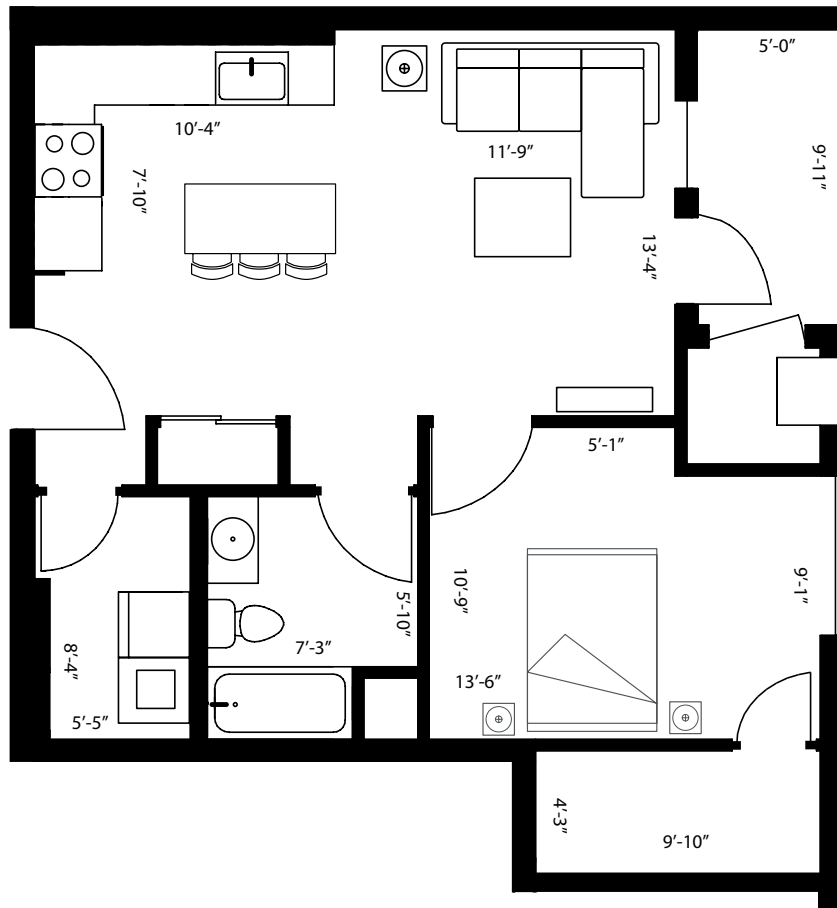

Maple

1 Bedroom

UNIT SIZE: 790 SQ. FT.

Master Bedroom: 13'-6" x 10'-9"
Kitchen: 10'-4" x 7'-10"
Living Room: 11'-9" x 13'-4"

*approximate dimensions only, subject to change without notice

PARK PLACE