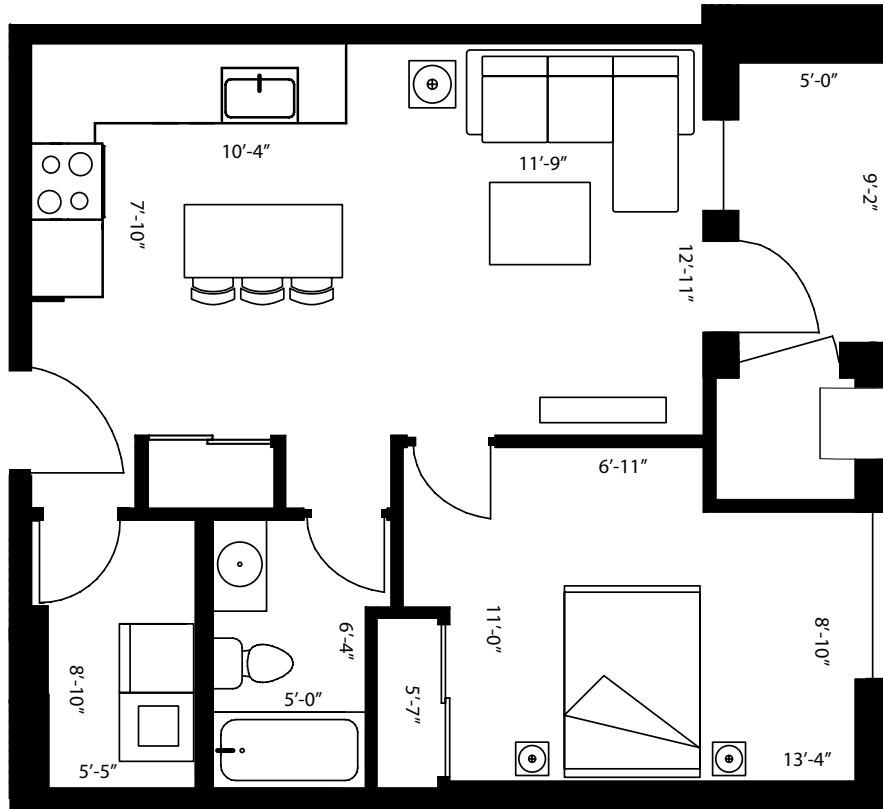

## 1 Bedroom

**UNIT SIZE: 700 SQ. FT.**

Master Bedroom: 13'-4" x 11'-0"

Kitchen: 10'-4" x 7'-10"

Living Room: 11'-9" x 12'-11"

\*approximate dimensions only, subject to change without notice

PARK PLACE