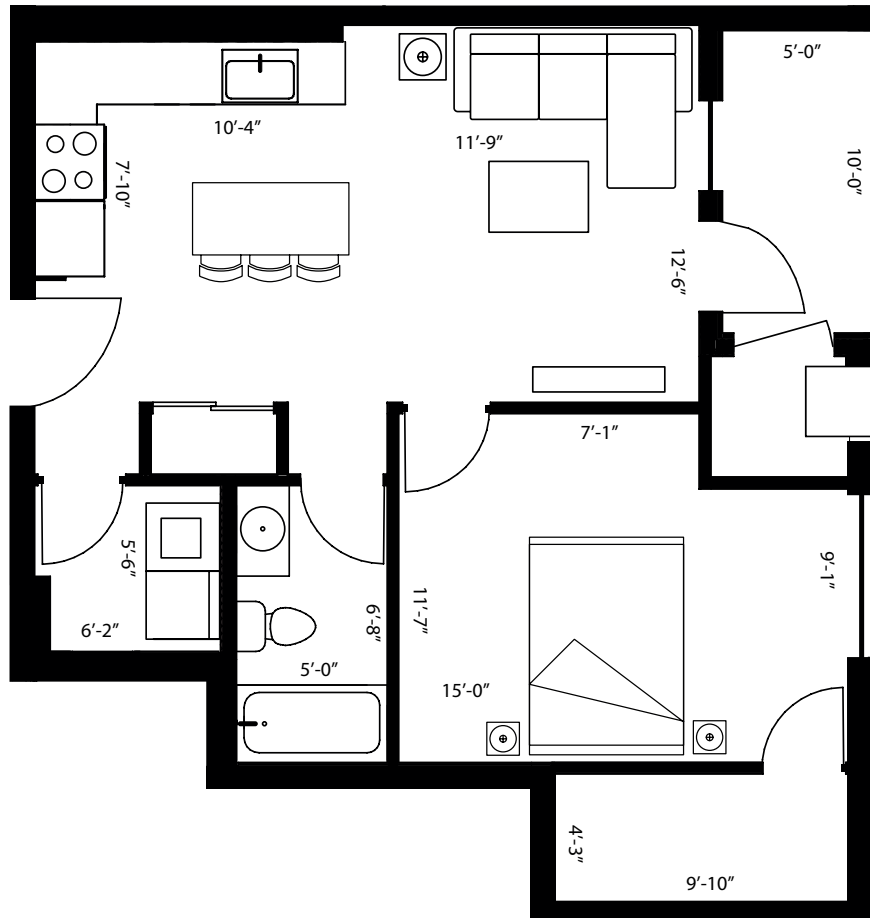

# Cherry Blossom

1 Bedroom

**UNIT SIZE: 790 SQ. FT.**

Master Bedroom: 15'-0" x 11'-7"

Kitchen: 10'-4" x 7'-10"

Living Room: 11'-9" x 12'x6"

\*approximate dimensions only, subject to change without notice

PARK PLACE